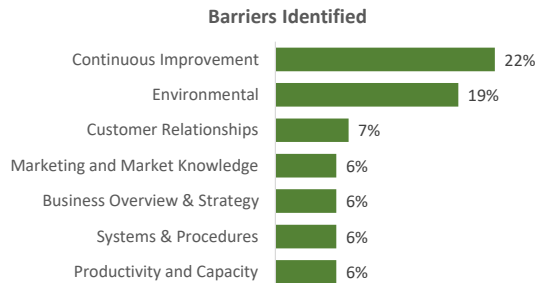

Company Engagement

Diagnostic & Delivery

£44,928

Total Grants Offered

Completion & Impacts

18

Completed Projects

10