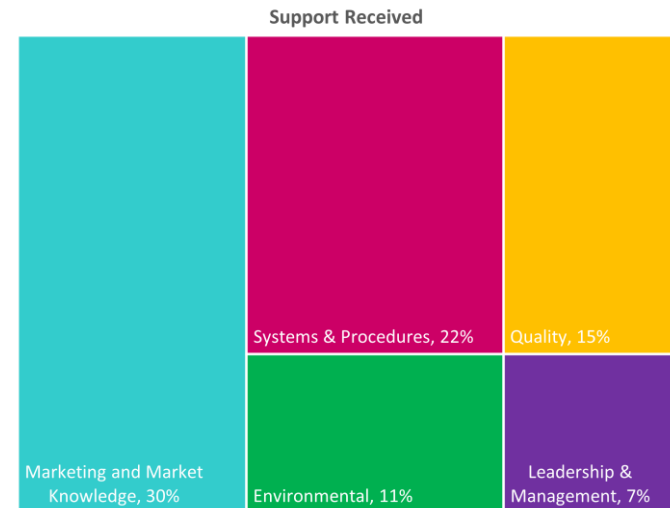

Company Engagement

Diagnostic & Delivery

£44,928

Total Grants Offered

Completion & Impacts

18

Completed Projects

10

Jobs Created

9

Jobs Forecasted

Jobs by Sectors

Jobs by Size

Jobs by Turnover

Jobs by Local Authority