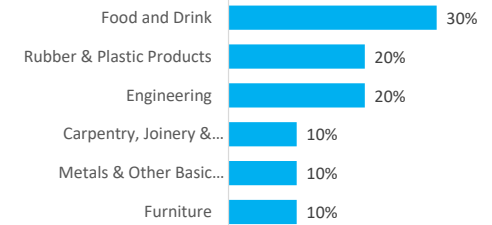

Jobs by Sectors