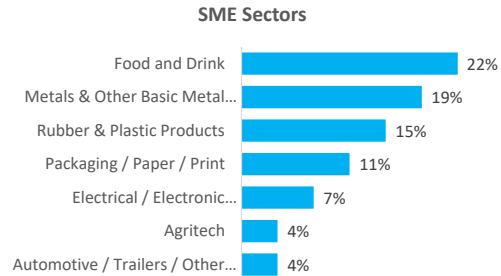

Company Engagement

Diagnostic & Delivery

£44,928

Total Grants Offered

Completion & Impacts

18

Completed Projects

10