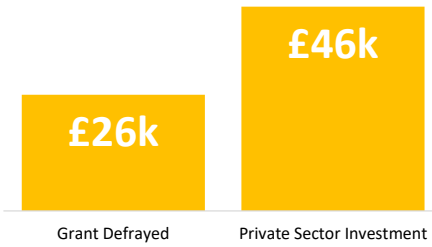

Company Engagement

Diagnostic & Delivery

£44,928

Total Grants Offered

Completion & Impacts

18

Completed Projects

10