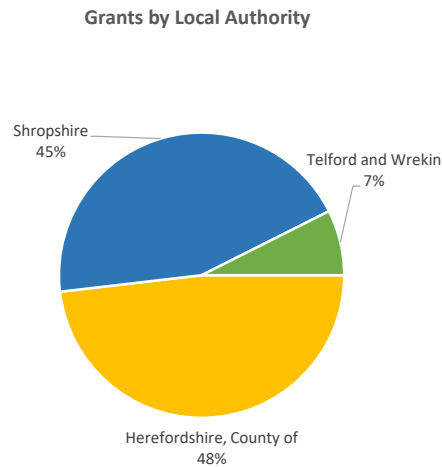

Company Engagement

Diagnostic & Delivery

£44,928

Total Grants Offered

Completion & Impacts

18

Completed Projects

10

Jobs Created

9

Jobs Forecasted

Jobs by Sectors

Jobs by Size

Jobs by Turnover

Jobs by Local Authority