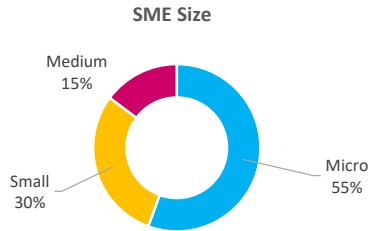

Company Engagement

Diagnostic & Delivery

£44,928

Total Grants Offered

Completion & Impacts

18

Completed Projects

10